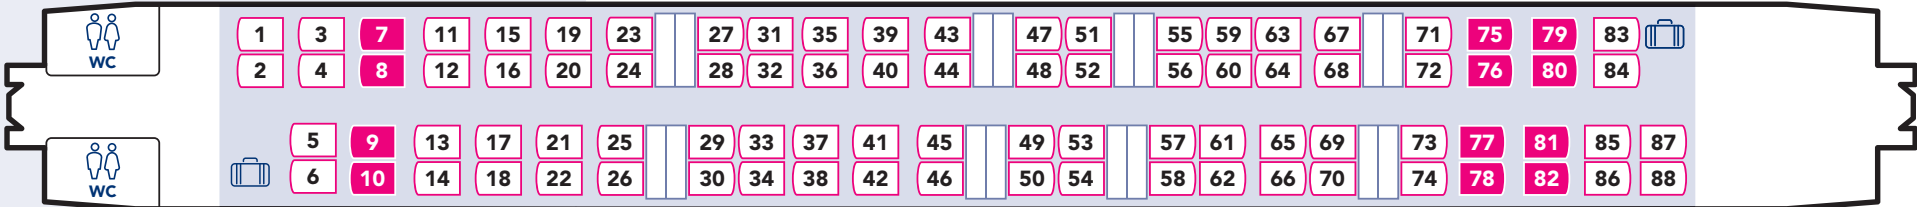

Carriage A

Standard Class

Key

- Luggage Rack*
- Accessible facility
- Cycle rack
- Baby-changing room
- Wheelchair user space
- First Class seating
- Priority seating

*Overhead luggage storage for regular cabin sized bags available in every coach.

Carriage B

Standard Class

Key

-  Luggage Rack*
-  Accessible facility
-  Cycle rack
-  Baby-changing room

-  Wheelchair user space
-  First Class seating
-  Priority seating

*Overhead luggage storage for regular cabin sized bags available in every coach.

Carriage C

Standard Class

Key

- Luggage Rack*
- Accessible facility
- Cycle rack
- Baby-changing room

- Wheelchair user space
- First Class seating
- Priority seating

*Overhead luggage storage for regular cabin sized bags available in every coach.

Carriage D

Standard / First Class

Key

- Luggage Rack*
- Accessible facility
- Cycle rack
- Baby-changing room

- Wheelchair user space
- First Class seating
- Priority seating

*Overhead luggage storage for regular cabin sized bags available in every coach.