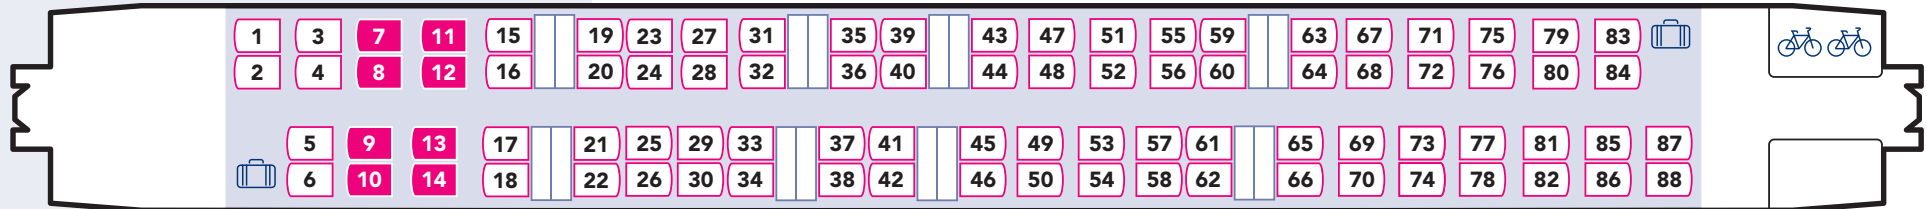

Carriage A

Standard Class

Key

- Luggage Rack*
- Accessible facility
- Cycle rack
- Baby-changing room
- Wheelchair user space
- First Class seating
- Priority seating

*Overhead luggage storage for regular cabin sized bags available in every coach.

Carriage B

Standard Class

Key

-  Luggage Rack*
-  Accessible facility
-  Cycle rack
-  Baby-changing room

-  Wheelchair user space
-  First Class seating
-  Priority seating

*Overhead luggage storage for regular cabin sized bags available in every coach.

Carriage C

Standard Class

Key

- Luggage Rack*
- Accessible facility
- Cycle rack
- Baby-changing room

- Wheelchair user space
- First Class seating
- Priority seating

*Overhead luggage storage for regular cabin sized bags available in every coach.

Carriage D

Standard / First Class

Key

- Luggage Rack*
- Accessible facility
- Cycle rack
- Baby-changing room

- Wheelchair user space
- First Class seating
- Priority seating

*Overhead luggage storage for regular cabin sized bags available in every coach.