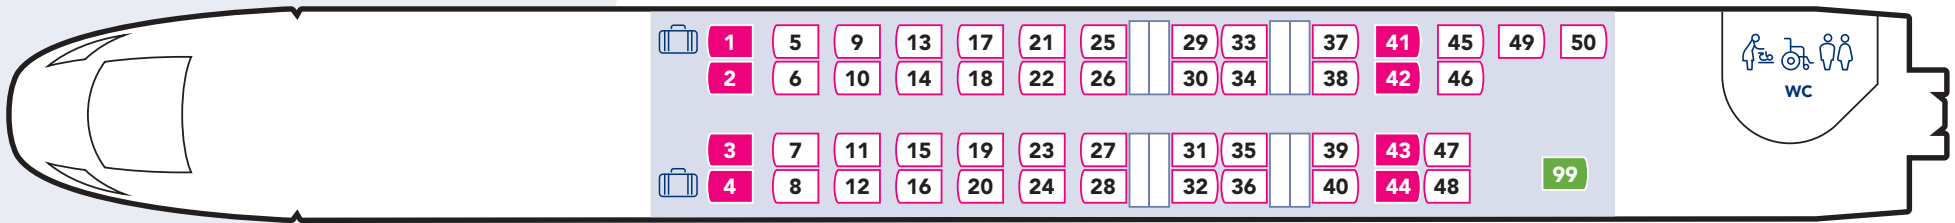

Carriage A

Standard Class

Key

- Luggage Rack*
- Accessible facility
- Cycle rack
- Baby-changing room
- Wheelchair user space
- First Class seating
- Priority seating

*Overhead luggage storage for regular cabin sized bags available in every coach.

Carriage B

Standard Class

Key

-  Luggage Rack*
-  Accessible facility
-  Cycle rack
-  Baby-changing room

-  Wheelchair user space
-  First Class seating
-  Priority seating

*Overhead luggage storage for regular cabin sized bags available in every coach.

Carriage D

Standard / First Class

Key

- Luggage Rack*
- Accessible facility
- Cycle rack
- Baby-changing room

- Wheelchair user space
- First Class seating
- Priority seating

*Overhead luggage storage for regular cabin sized bags available in every coach.

Carriage E

First Class

Key

-  Luggage Rack*
-  Accessible facility
-  Cycle rack
-  Baby-changing room

-  Wheelchair user space
-  First Class seating
-  Priority seating

*Overhead luggage storage for regular cabin sized bags available in every coach.