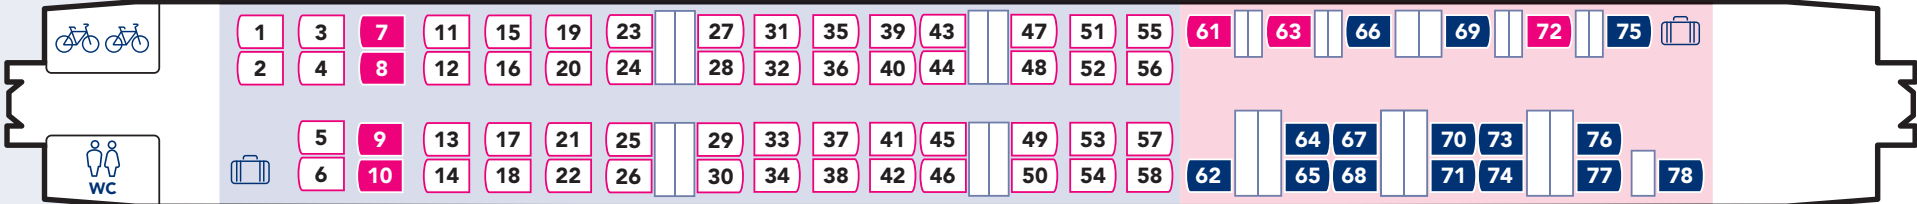

Carriage C

Standard Class

Key

- Luggage Rack*
- Accessible facility
- Cycle rack
- Baby-changing room

- Wheelchair user space
- First Class seating
- Priority seating

*Overhead luggage storage for regular cabin sized bags available in every coach.

Carriage D

Standard / First Class

Key

- Luggage Rack*
- Accessible facility
- Cycle rack
- Baby-changing room

- Wheelchair user space
- First Class seating
- Priority seating

*Overhead luggage storage for regular cabin sized bags available in every coach.