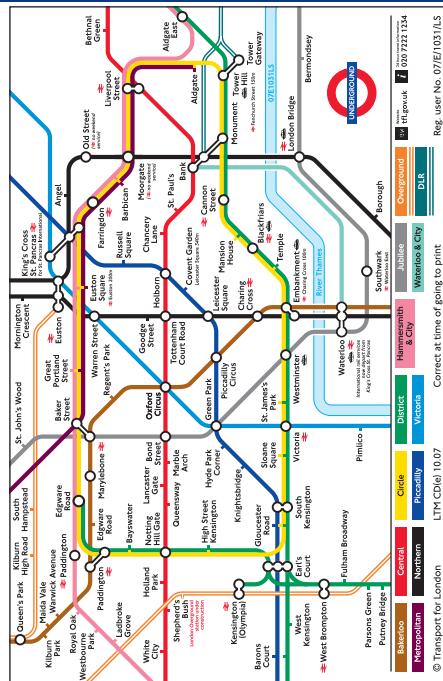

Our new on-line booking facility provides a one-stop shop for all rail travellers as tickets will be available for pre-purchase on all UK train operating companies. Most importantly the web booking facility is available 24 hours a day 7 days a week, ensuring customers have total flexibility in arranging their travel plans from home, from the office or even on the move.

www.hulltrains.co.uk

BETWEEN HULL AND
LONDON KING'S CROSS

Valid Sunday 14/12/2008 to Saturday 16/05/2009 inc

FOR INFORMATION & BOOKINGS VISIT

www.hulltrains.co.uk

OR CALL: 08450 710 222

Hull to London in around 2½ hours

First Hull Trains Services

Other Services & Connections